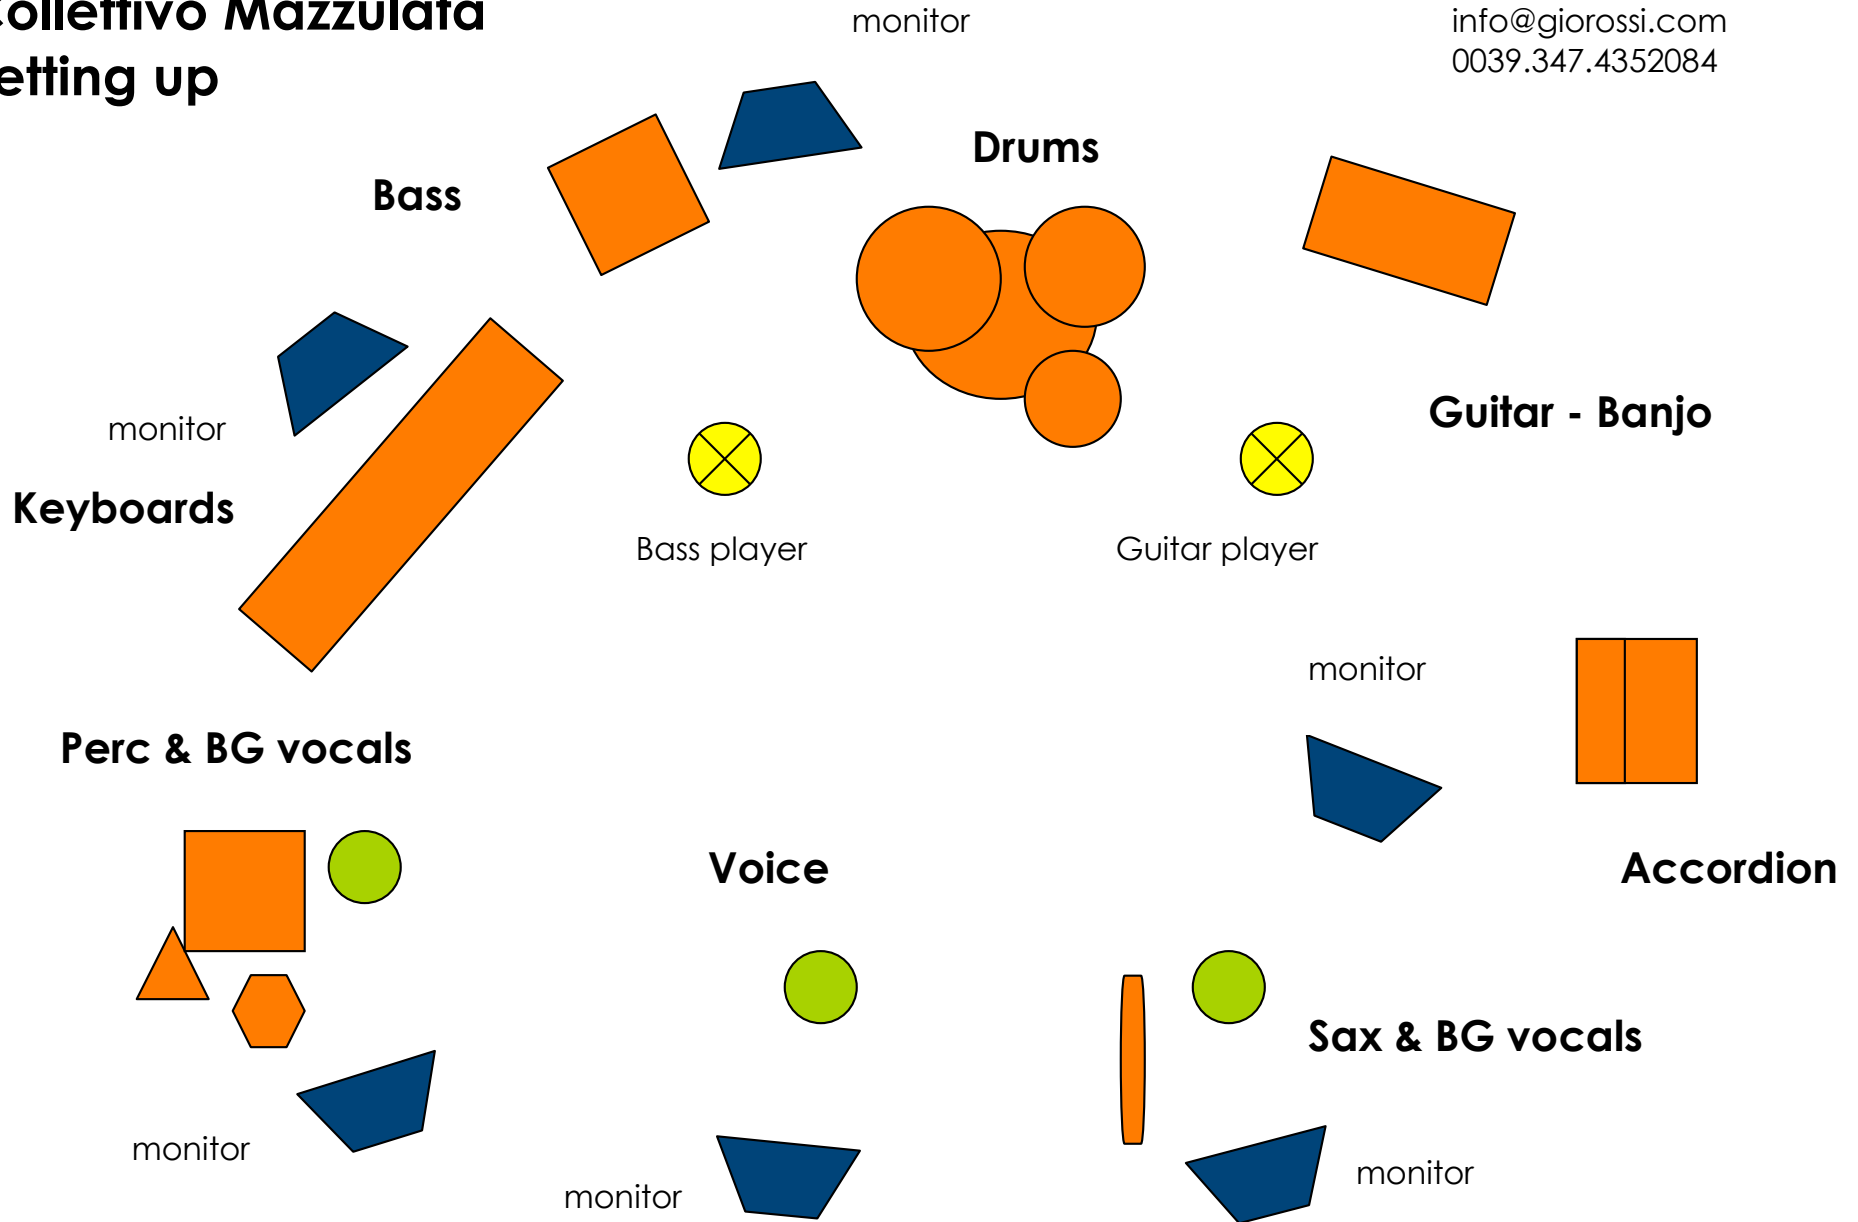

Collettivo Mazzulata Setting up

info@giorossi.com
0039.347.4352084